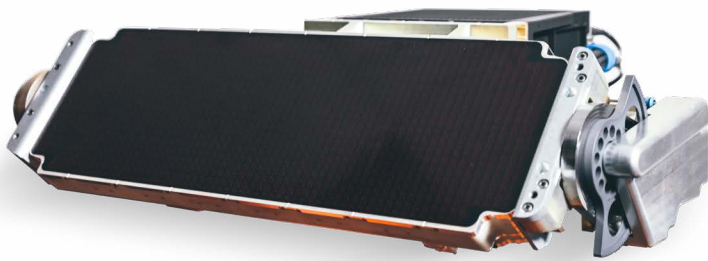

Honeywell JetWave™ MCS-8400 Satcom Solutions

Honeywell's JetWave™ satellite communications terminals enable high-speed and consistent connectivity via the China Satcom Ka-band network. Dedicated to the China market and designed to provide broadband-class data connectivity, the hardware and network are optimized for mobility to provide a consistently outstanding passenger experience during domestic flights in China. Passengers can experience the same Wi-Fi connection at 30,000 feet as they would on the ground.

System Description	Specifications
JetWave Ka-band Satcom Antennas and Terminals	
Network Support	Operates on the China Satcom Ka-band network Fuselage-mounted antenna (MCS-8420)
Frequency Range	Transmit: 29.5 – 30 GHz Receive: 18.7 – 20.2 GHz
Maximum Data Rates	Up to 120 Mbps downlink (to the aircraft) Up to 6 Mbps uplink (from the aircraft)
Polarization	Switchable RHCP/LHCP on both transmit and receive
Interfaces	115V / 400Hz AC Power Multi-ethernet data ARINC 429 from aircraft communication bus

Fuselage Mount Antenna

Components

Key Features:

- System operates on the China Satcom Ka-band network
- True broadband class connectivity
- FMA capable of speeds up to 120 Mbps
- Jetwave hardware offered through Air Esurfing (Distribution Partner)
- Retrofit package available in late 2019

System Hardware	Specifications
FMA	Size: 37" swept volume x 9.39" high
BUC-HPA	Size: 3.23"x18.05"x9.01" Weight: 11 lbs (4.9 kg)
KANDU	Size: 4.74"x11.02"x9.06" Weight: 8.4 lbs (3.8 kg)
Modman	Size: 5.02"x15.32"x7.88" (4MCU) Weight: 12.9 lbs (5.9 kg)
APM	Size: 4.5"x4"x1.3" Weight: 0.75 lbs (0.34 kg)

Radome Hardware Overview

AIM Kit

- ARINC-791 Compatible
- Includes radome, platform skirt and fittings
- Reduced part count
- Improved accessibility for install

LAIM Kit

- Non-ARINC 791
- Includes radome, mounting plate and aircraft-specific skirt
- Lighter weight
- Lower cost