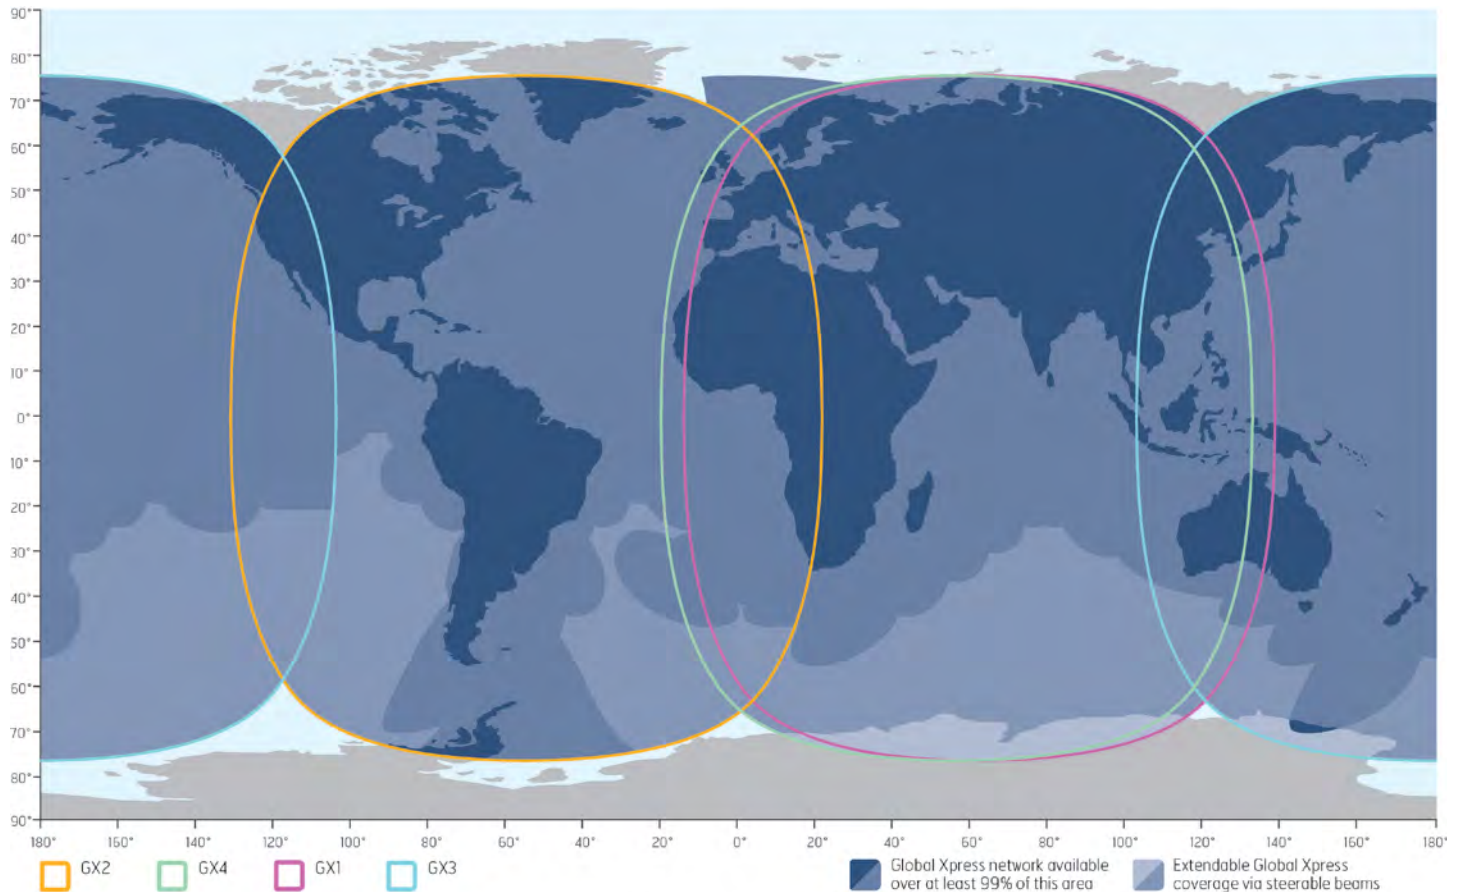

GLOBAL COVERAGE YOU CAN COUNT ON

JetWave is the only way you can connect with the Inmarsat Jet ConneX Ka-Band network, the best broadband service available for business aviation. JetWave and Jet ConneX have you covered from the minute you climb onto the aircraft until you climb off at your final destination – you don't have to wait until you're at altitude to connect. Enabled by four Global Xpress satellites covering the globe (except the poles), the Honeywell-Inmarsat partnership has you reliably covered, even on transoceanic flights.

JET CONNEX CURRENT GLOBAL COVERAGE MAP

This map is for general information purposes only and should not be construed or used as a legal description or representation. No guarantee or warranty is given that the map is spatially or temporally accurate or fit for a particular use. Coverage is subject to change at any time. Inmarsat shall have no liability for decisions made or actions taken/not taken in reliance upon the map or for any resulting losses suffered. Global Xpress coverage. April 2019.